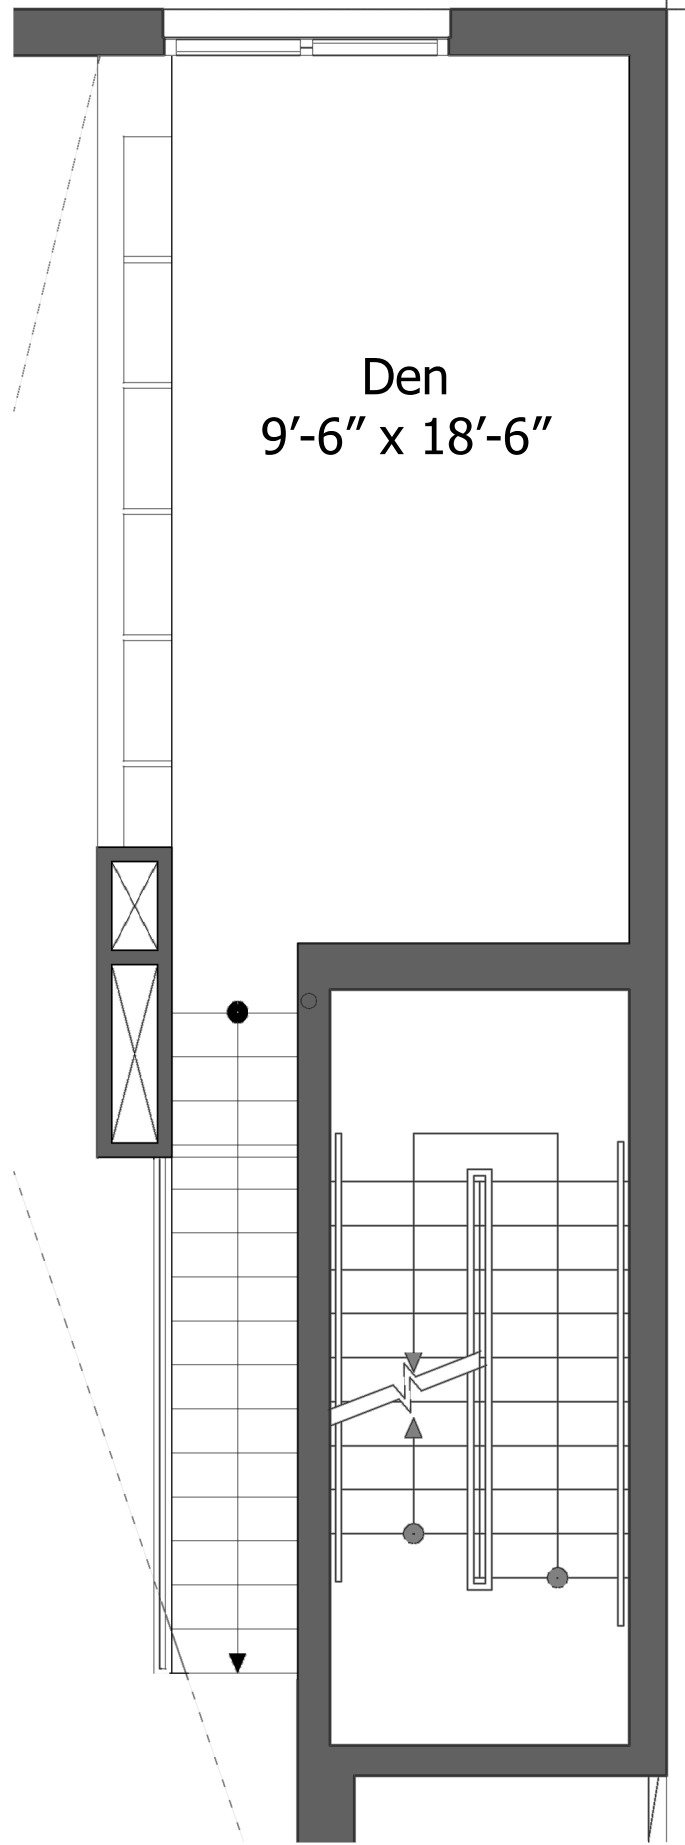

One Bedroom Courtyard Apartment
693 net square feet

One Bedroom Streetfront Apartment
680 net square feet

Main level

One Bedroom w/ Den Courtyard Apartment
868 net square feet