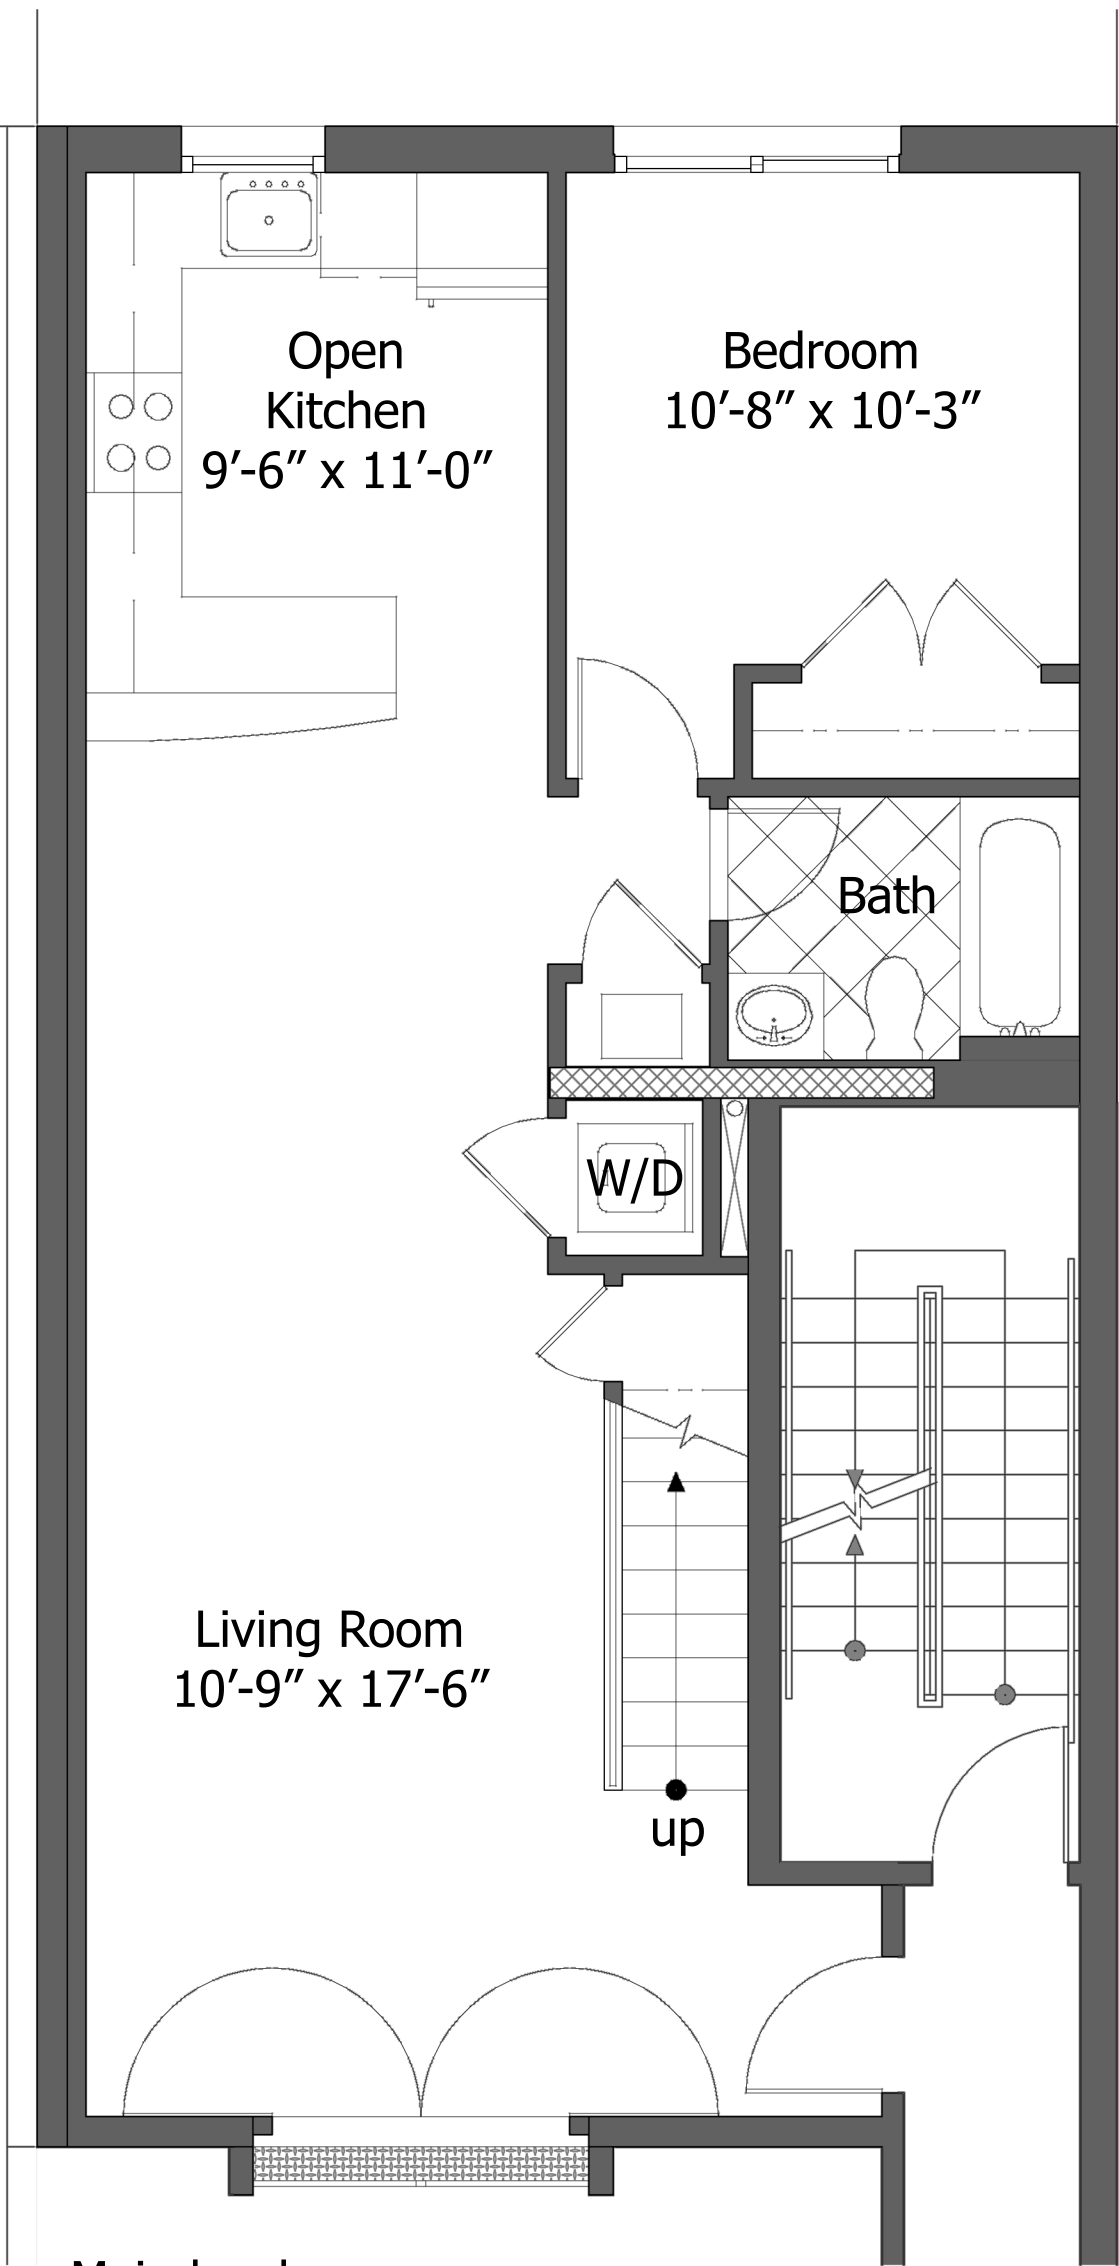

One Bedroom Courtyard Apartment
693 net square feet

One Bedroom Streetfront Apartment
680 net square feet

Main level

One Bedroom w/ Den Courtyard Apartment
868 net square feet