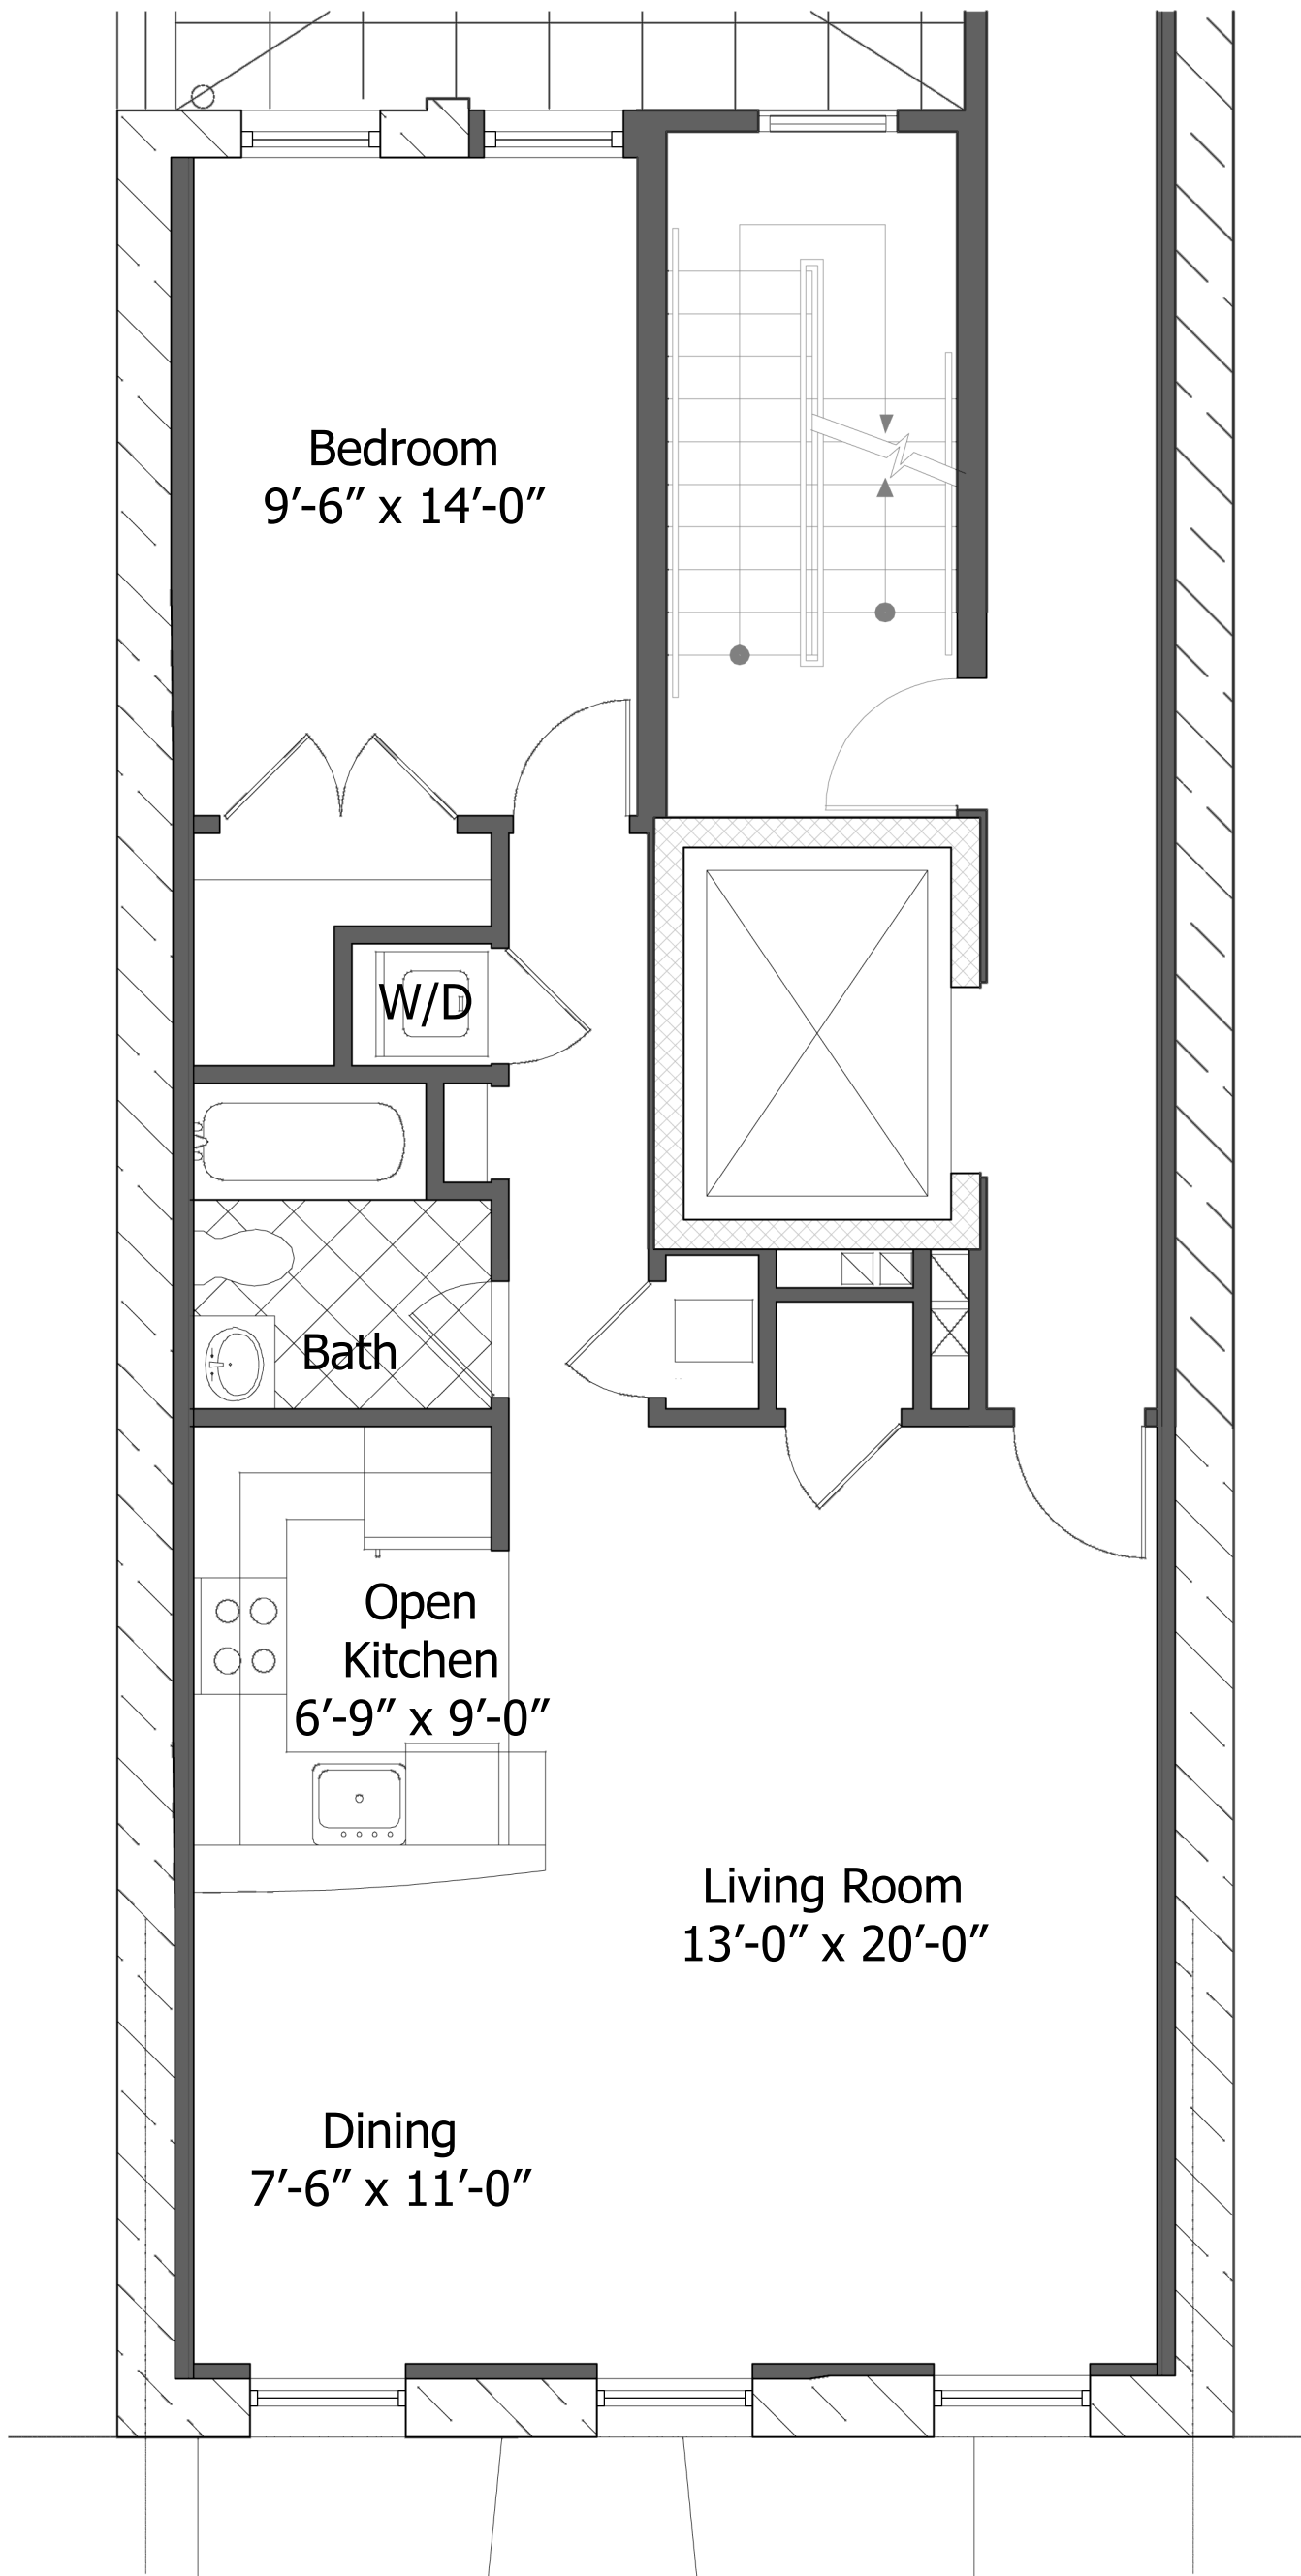

One Bedroom Courtyard Apartment
693 net square feet

One Bedroom Streetfront Apartment
680 net square feet

Main level

One Bedroom w/ Den Courtyard Apartment
868 net square feet