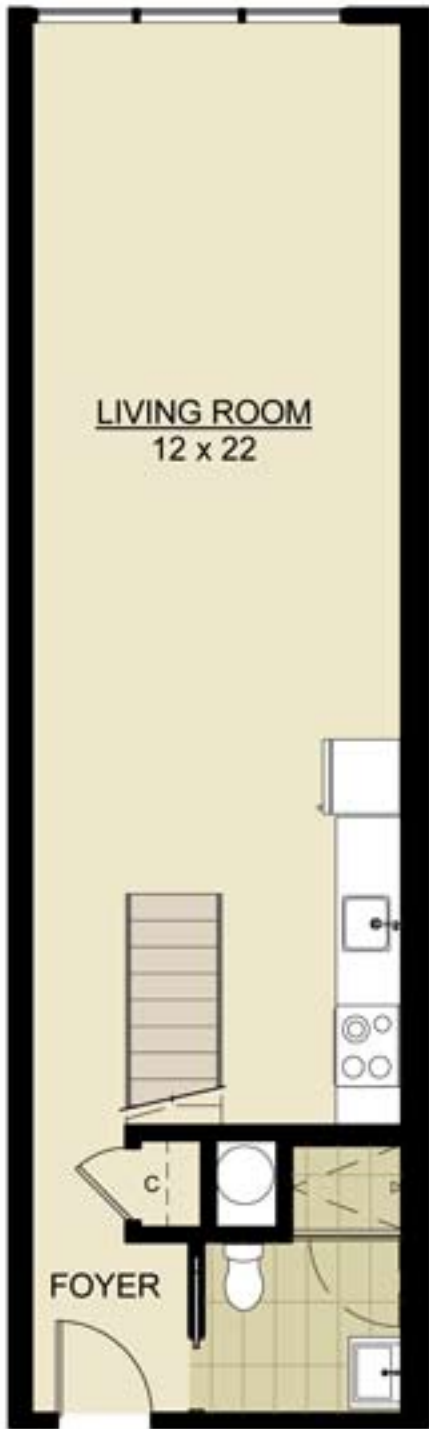

THE CITADEL APARTMENTS
Manhattan Layout
700 to 800 SF

THE CITADEL APARTMENTS
Midtown Layout
598 to 715 SF

THE CITADEL APARTMENTS
Uptown Layout
707 SF