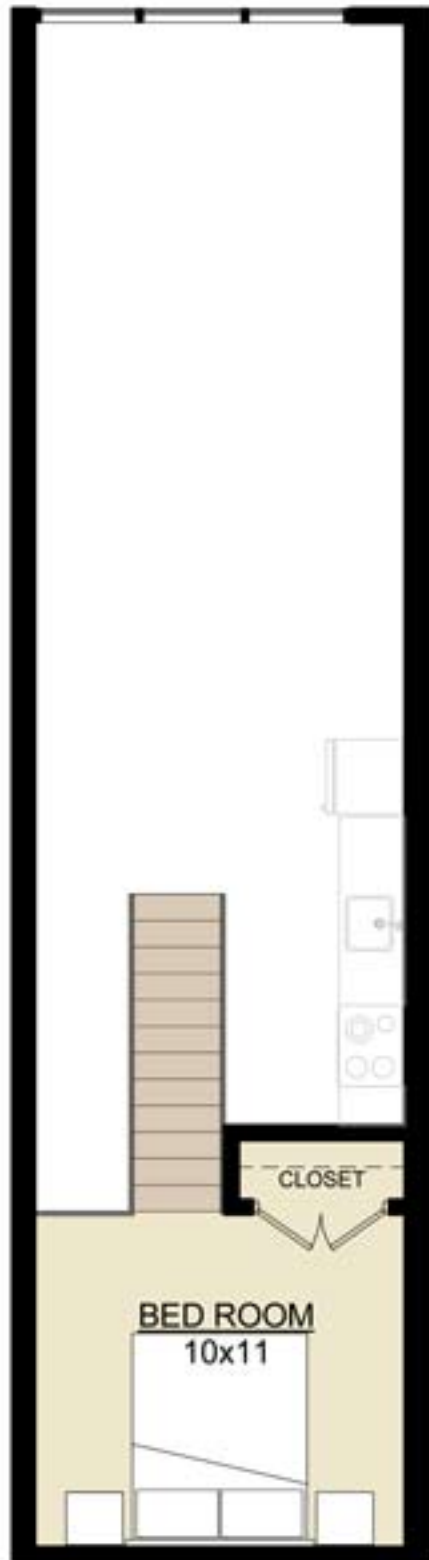

THE CITADEL APARTMENTS
Manhattan Layout
700 to 800 SF

THE CITADEL APARTMENTS
Midtown Layout
598 to 715 SF

THE CITADEL APARTMENTS
Uptown Layout
707 SF