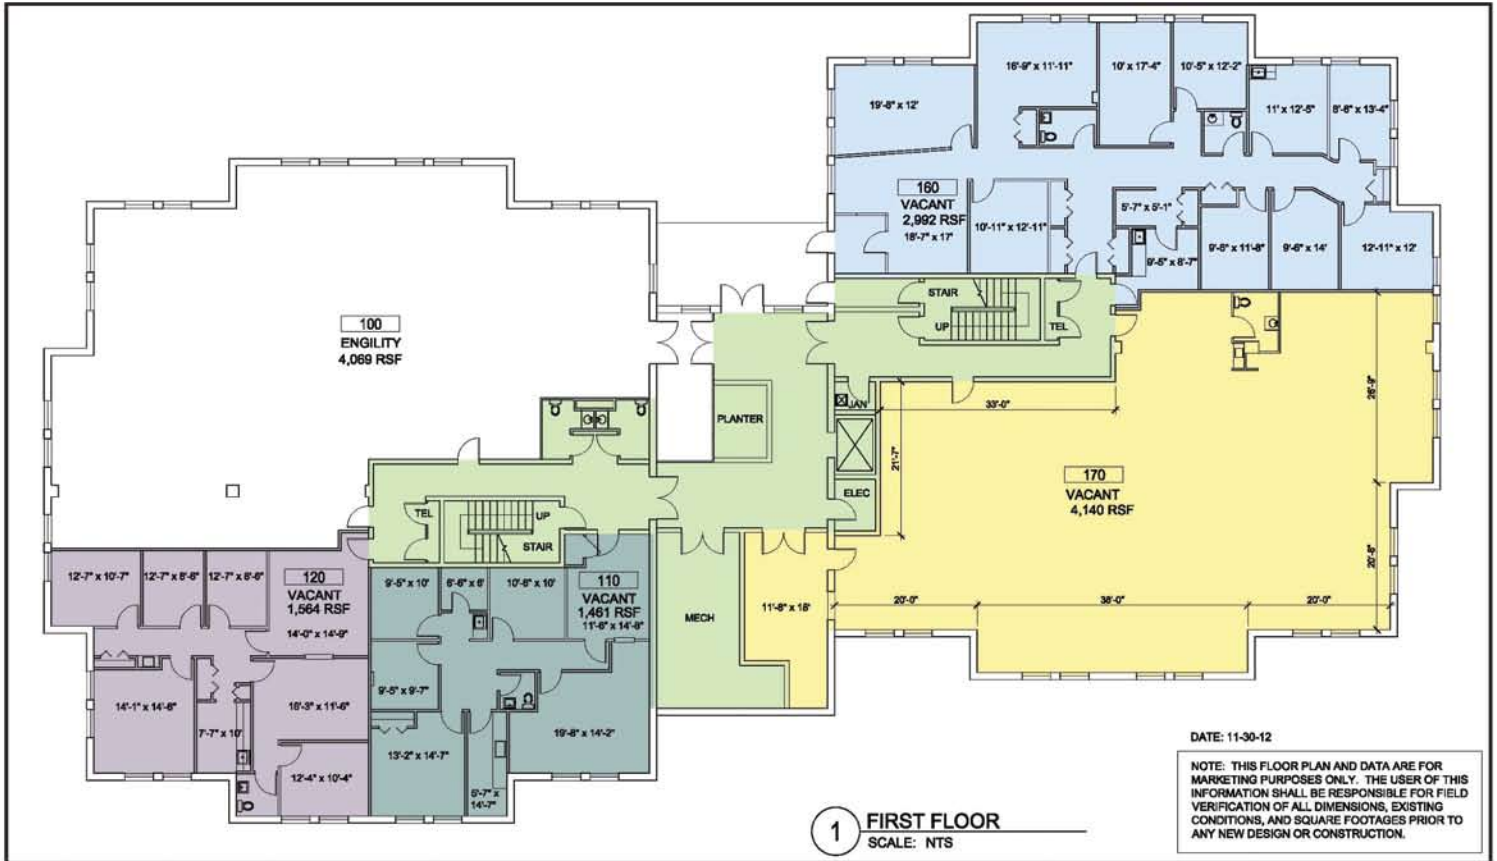

Melwood Professional Ctr

9440 Pennsylvania Avenue, Upper Marlboro, MD 207772

MEDICAL SUITES AVAILABLE

- Immediate occupancy available
- Easy access to I-95 & I-495
- Minutes to Andrews Air Force Base
- Adjacent to Children's National Medical Center
- Ample free on-site parking

9440 Pennsylvania Avenue, Upper Marlboro, MD 207772

1,461 SF to 7,132 SF MEDICAL/
OFFICE SPACE AVAILABLE

First Floor

Suite 170: 4,140 SF (*shell condition*)

Suite 160: 2,992 SF

(Suite 170 & 160 can be combined for 7,132 SF)

Suite 120: 1,564 SF

Suite 110: 1,461 SF

(Suite 120 & 110 can be combined for 3,025 SF)

702 H Street NW · Suite 400 · Washington, DC 20001
202.663.6300 · DouglasDevelopment.com

For Leasing Information Contact:
Norman Jemal, njemal@douglasdev.com
Matthew Jemal, mjemal@douglasdev.com