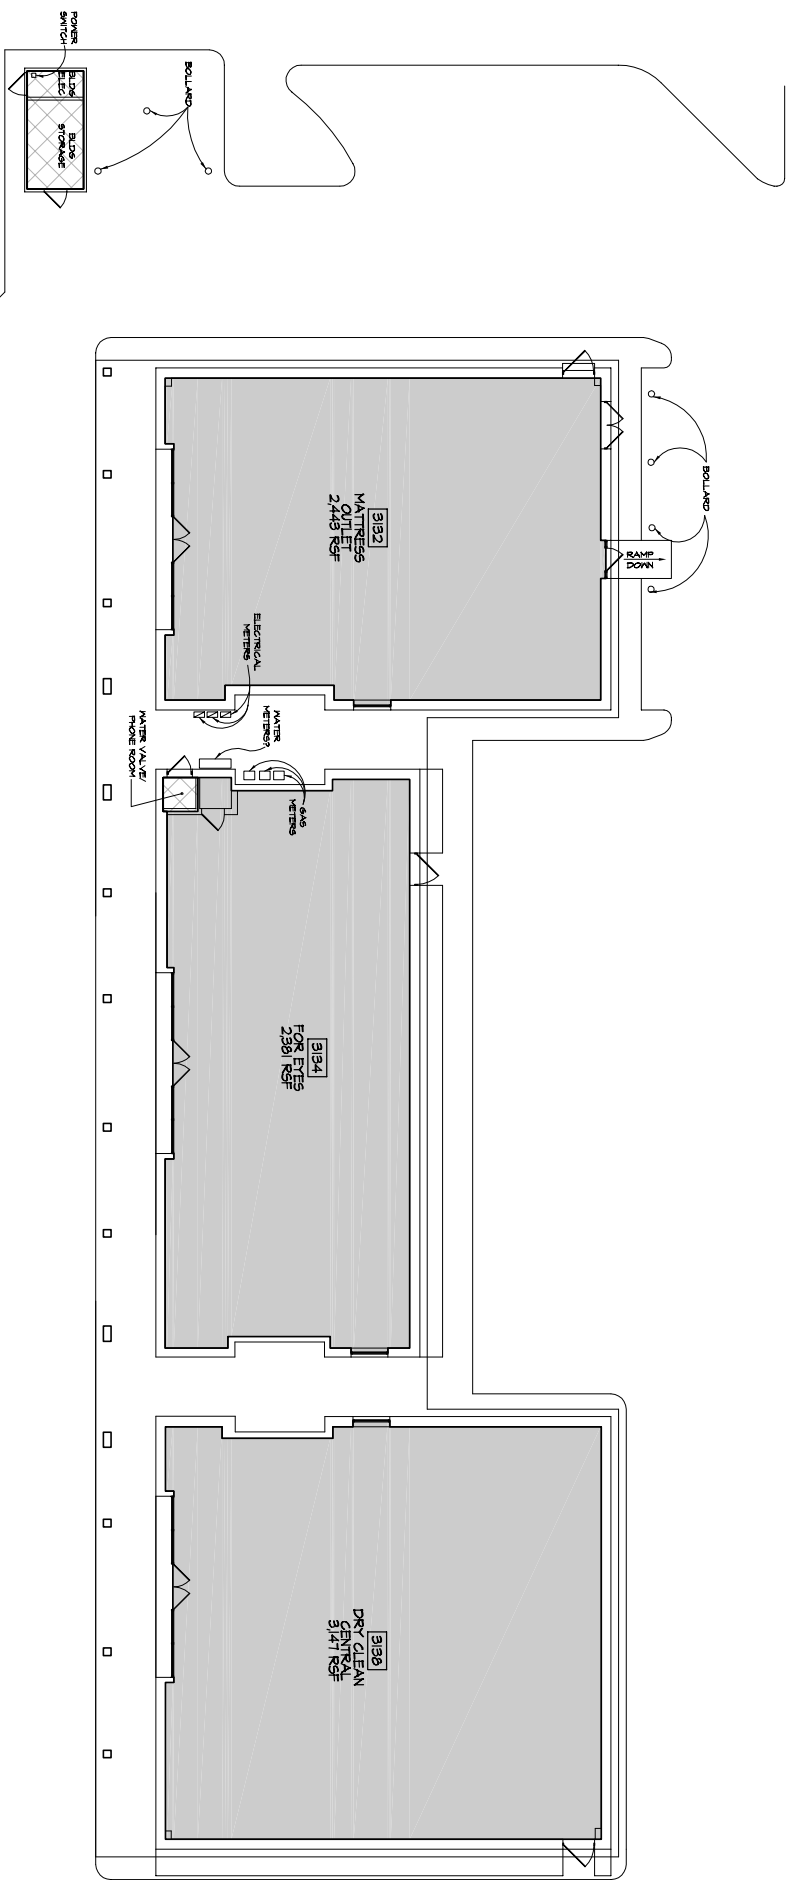

DOUGLAS DEVELOPMENT

REVISIONS:

SYMBOLS LEGEND	
[Pattern]	NON RENTABLE AREA
[Pattern]	OFFICE/ STORE AREA
[Pattern]	BUILDING COMMON AREA
[Pattern]	FLOOR COMMON AREA

1 FIRST FLOOR PLAN
 SCALE: N/A

DESIGNED BY:	CM/ASK
SCALE:	AS NOTED
DATE:	10-11-01
PROJECT NO.:	01.0394
DRAWING NO.:	AC01